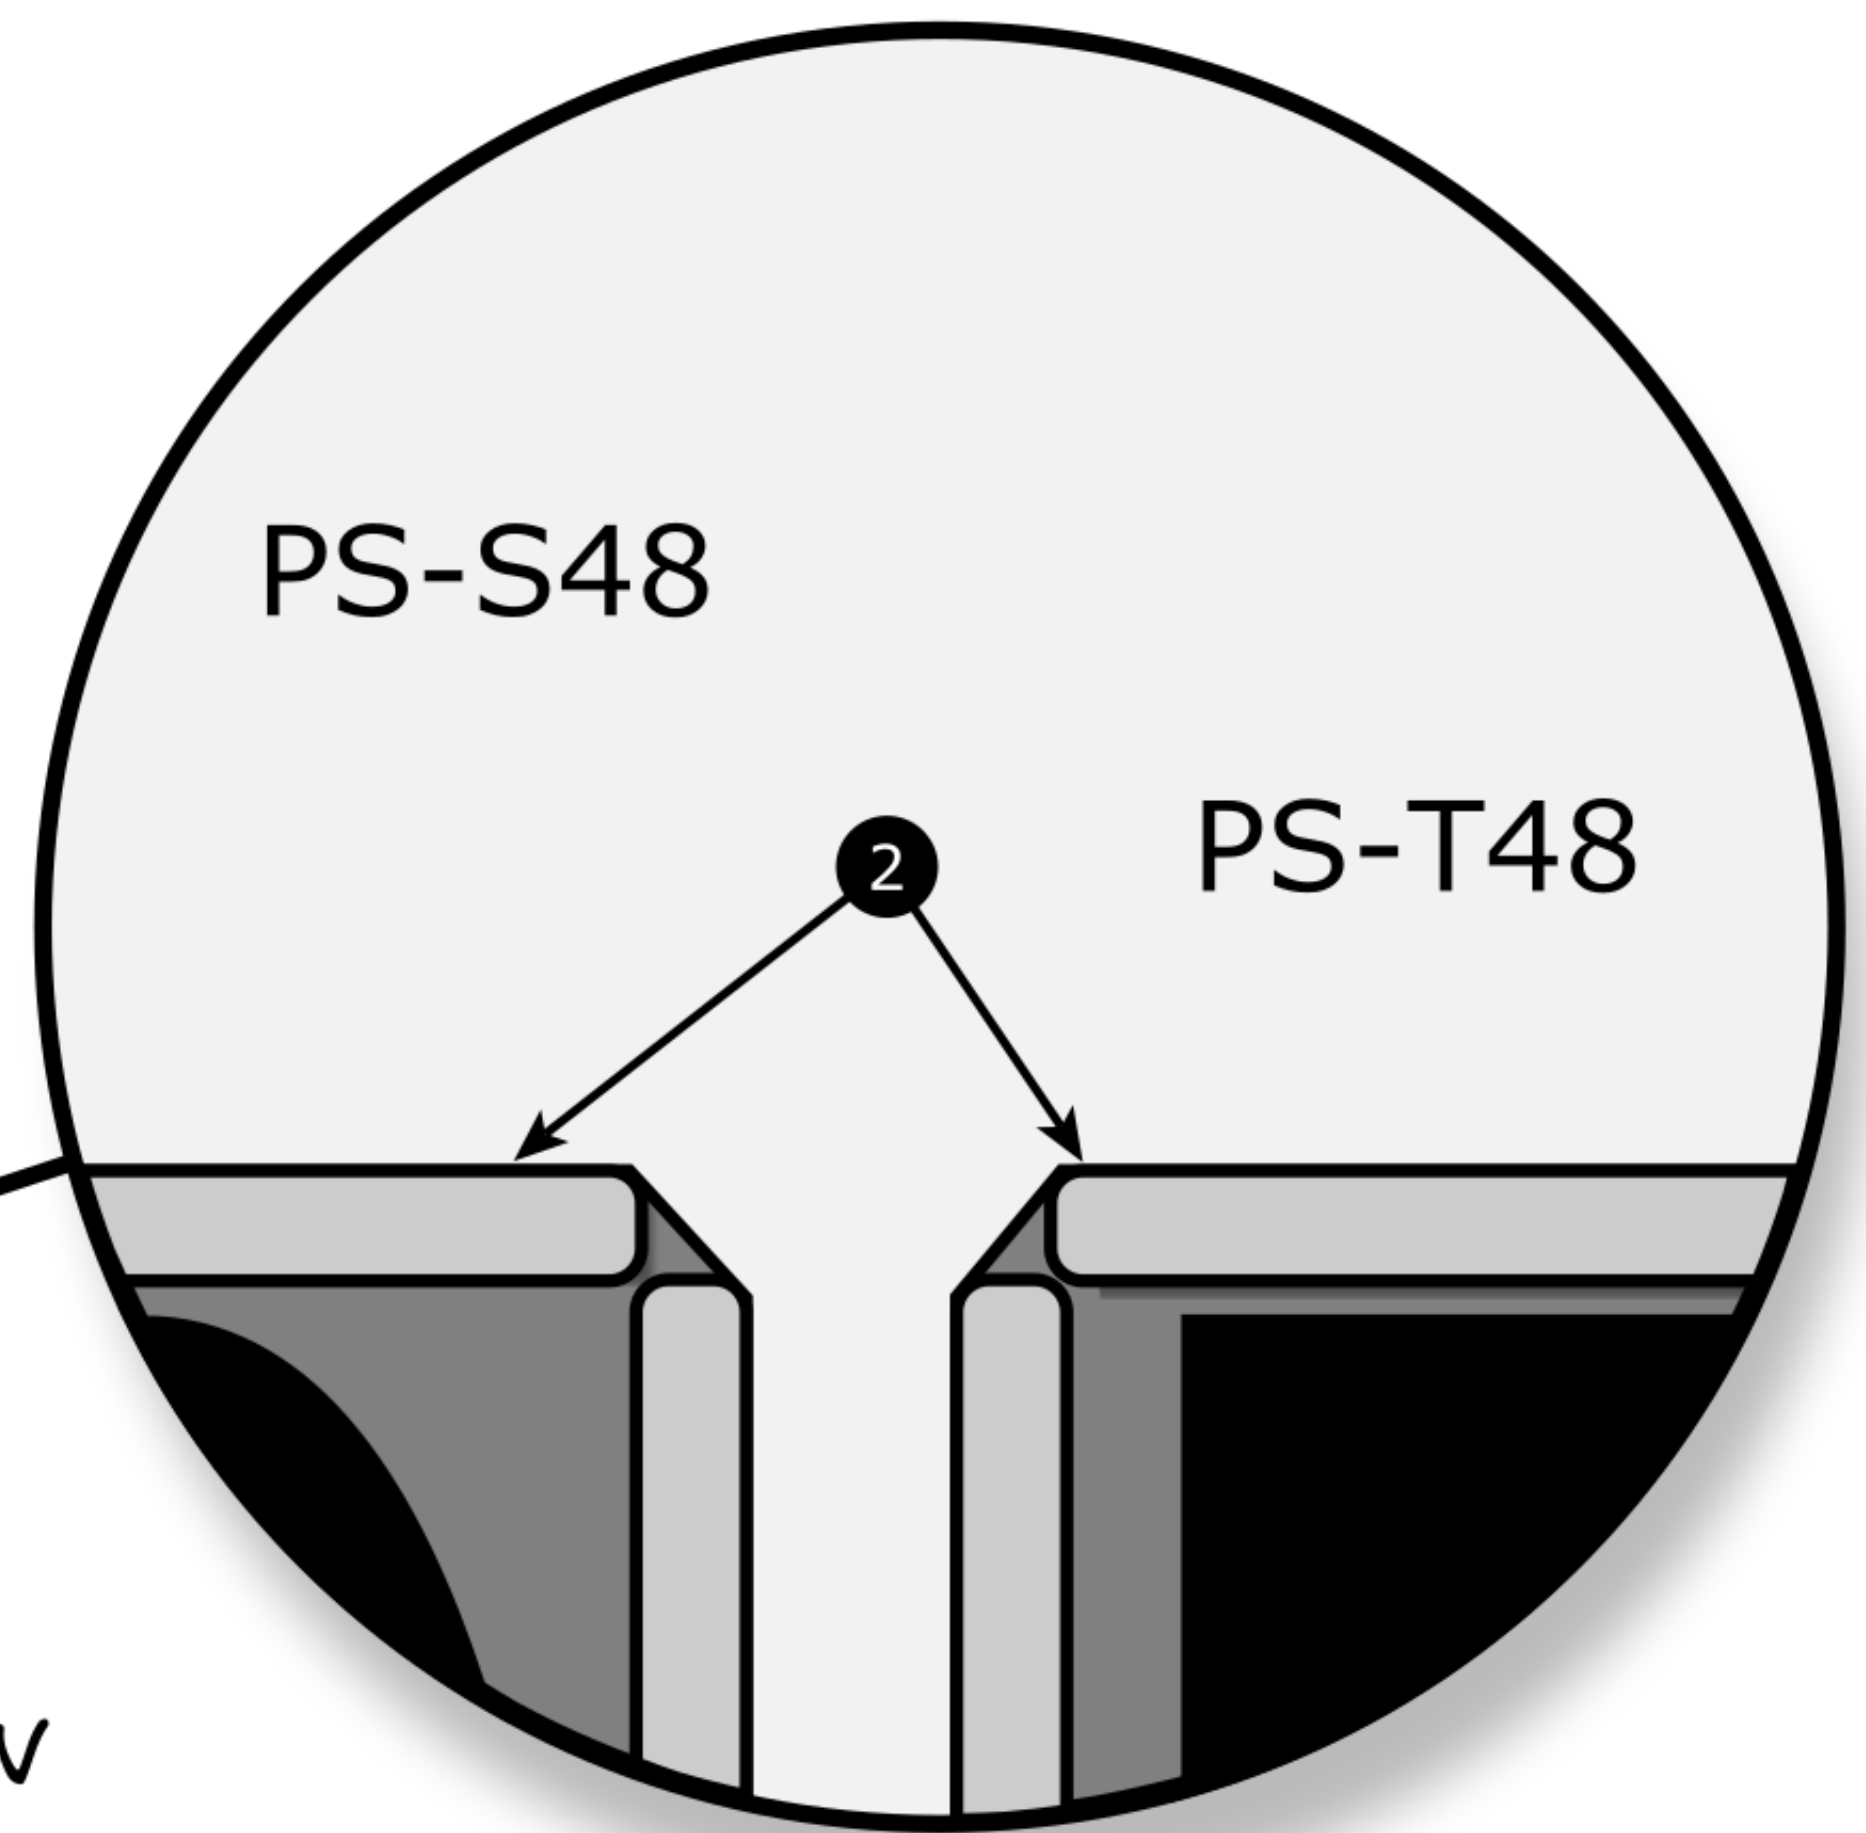

alternate angle

front view

- ① Stencil Panel
- ② Folded Edges
- ③ Aluminum Panel .063-.125
- ④ Legend

- CA & FED MUTCD Compliant
- MUTCD Alphabet & Numbers
- Bike Lane Symbols
- Stop Bars
- Handicapped Symbol
- Yield Stencils
- Custom Shapes and Designs
- A-to-Z Letter Kits
- 0-9 Number Kits
- Drop Lane Arrows